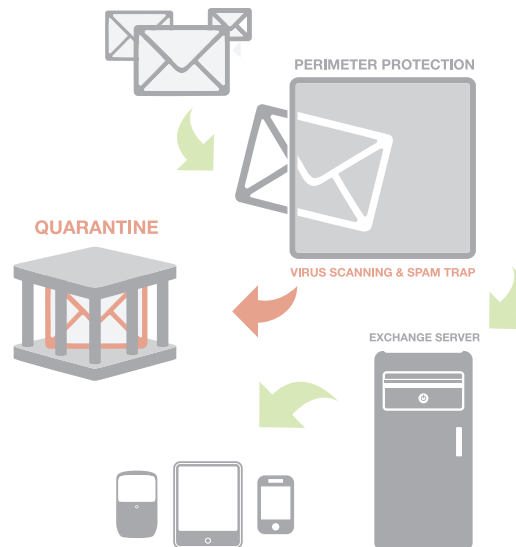

EverSafe IT Services

2 Clock Tower Pl
Nashua NH 03060
866-400-4802
info@eversafeit.com
www.eversafeit.com